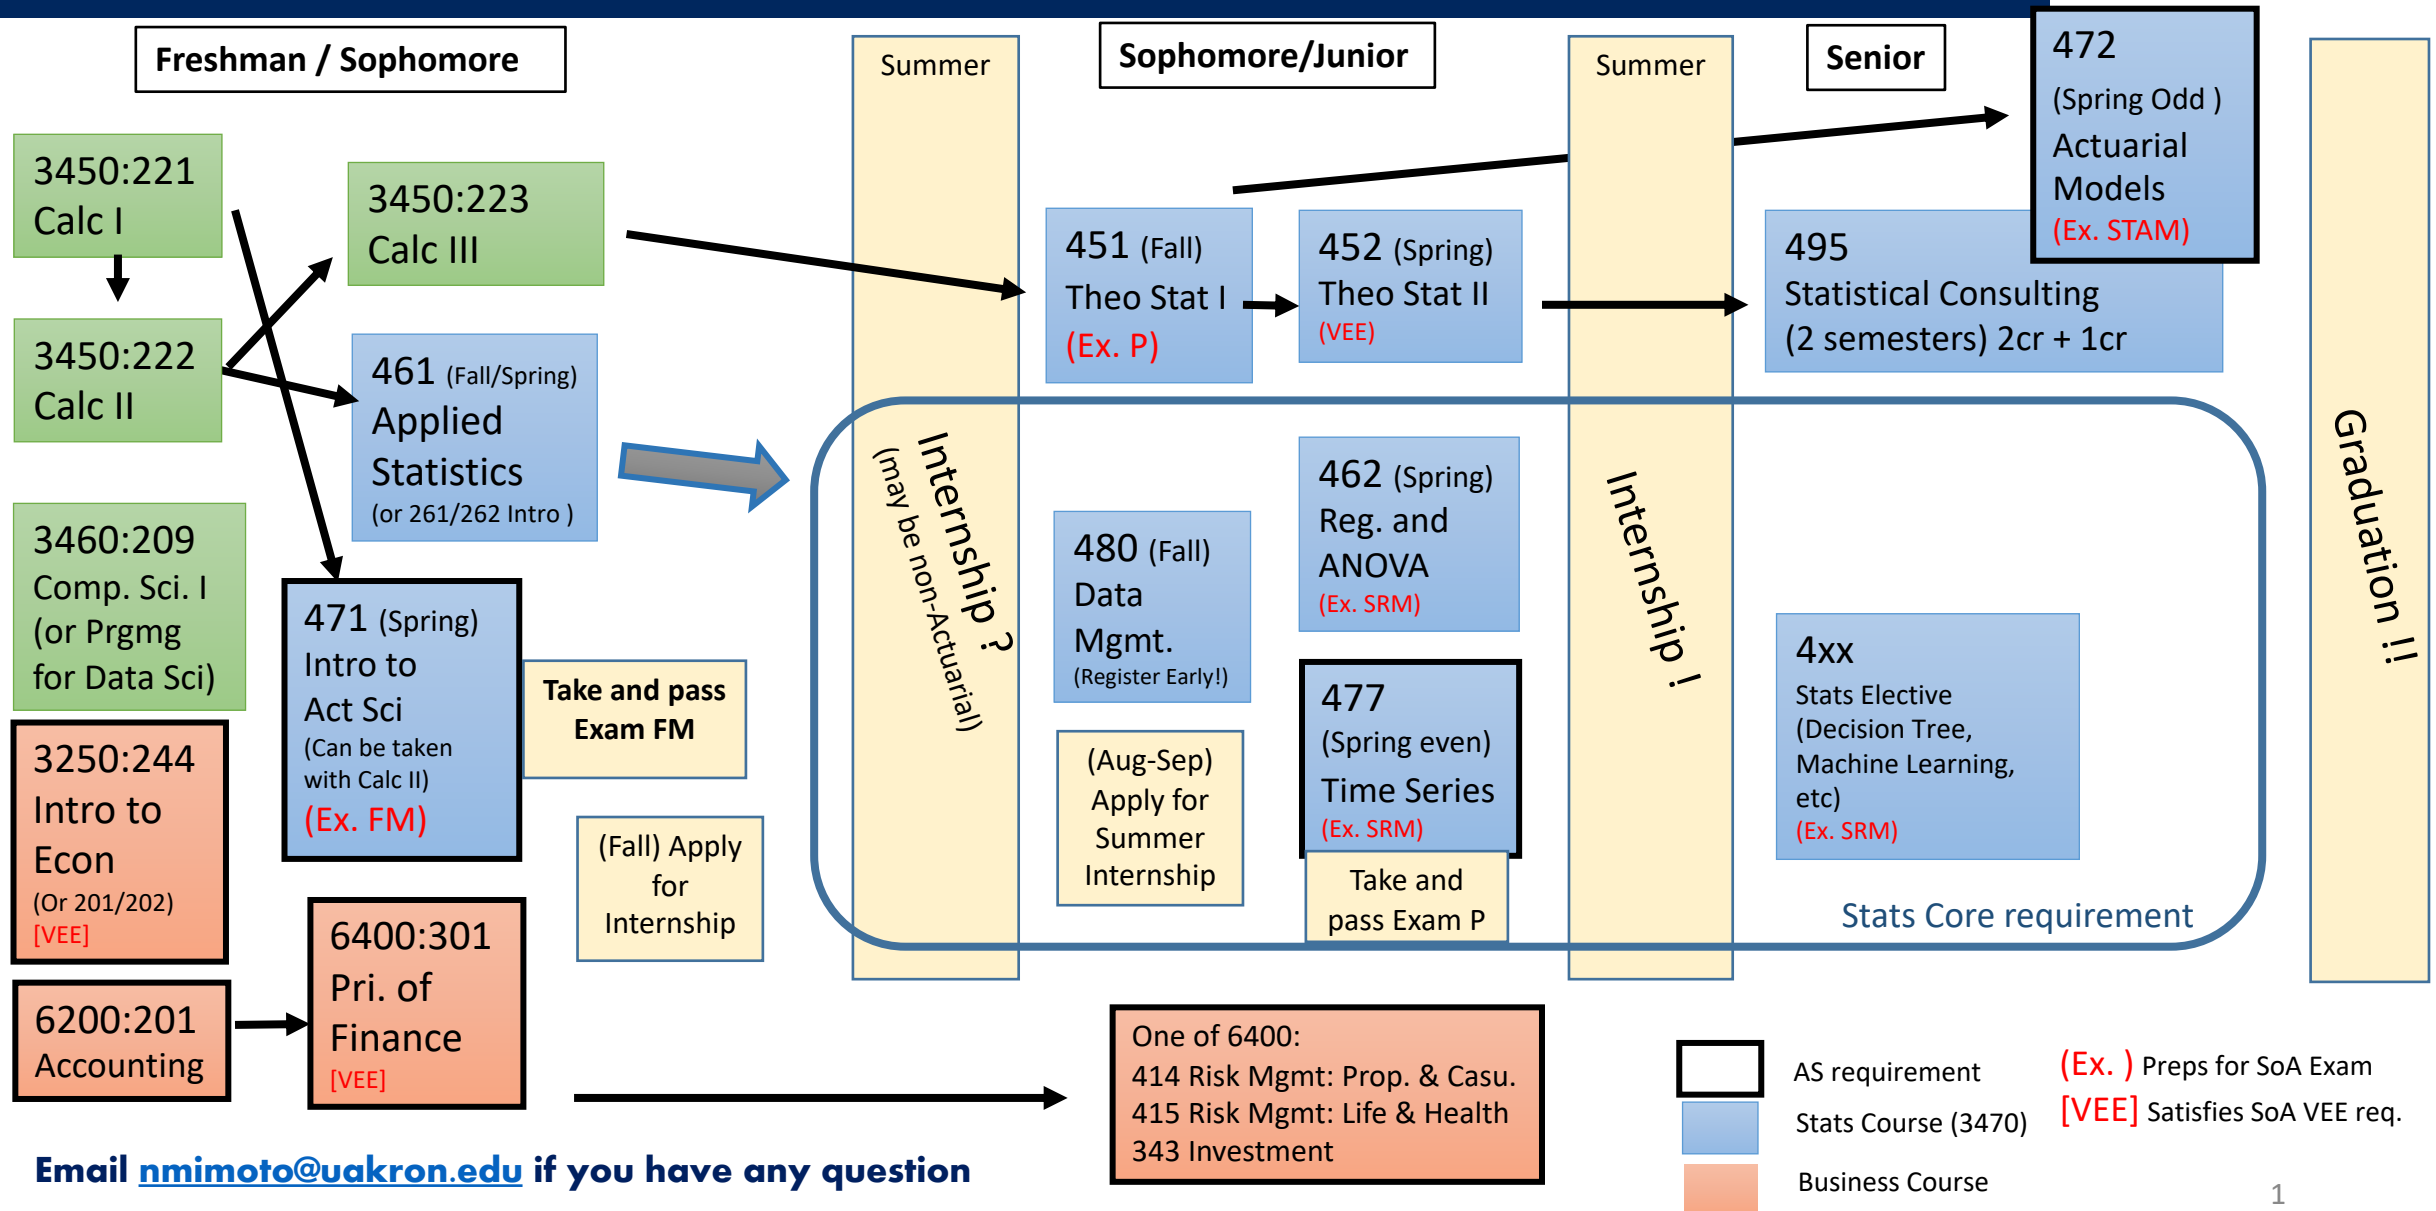

Stats - AS degree Course Flow

Email nmimoto@uakron.edu if you have any question

AS major web page: www.uakron.edu/statistics/actuarial-science/