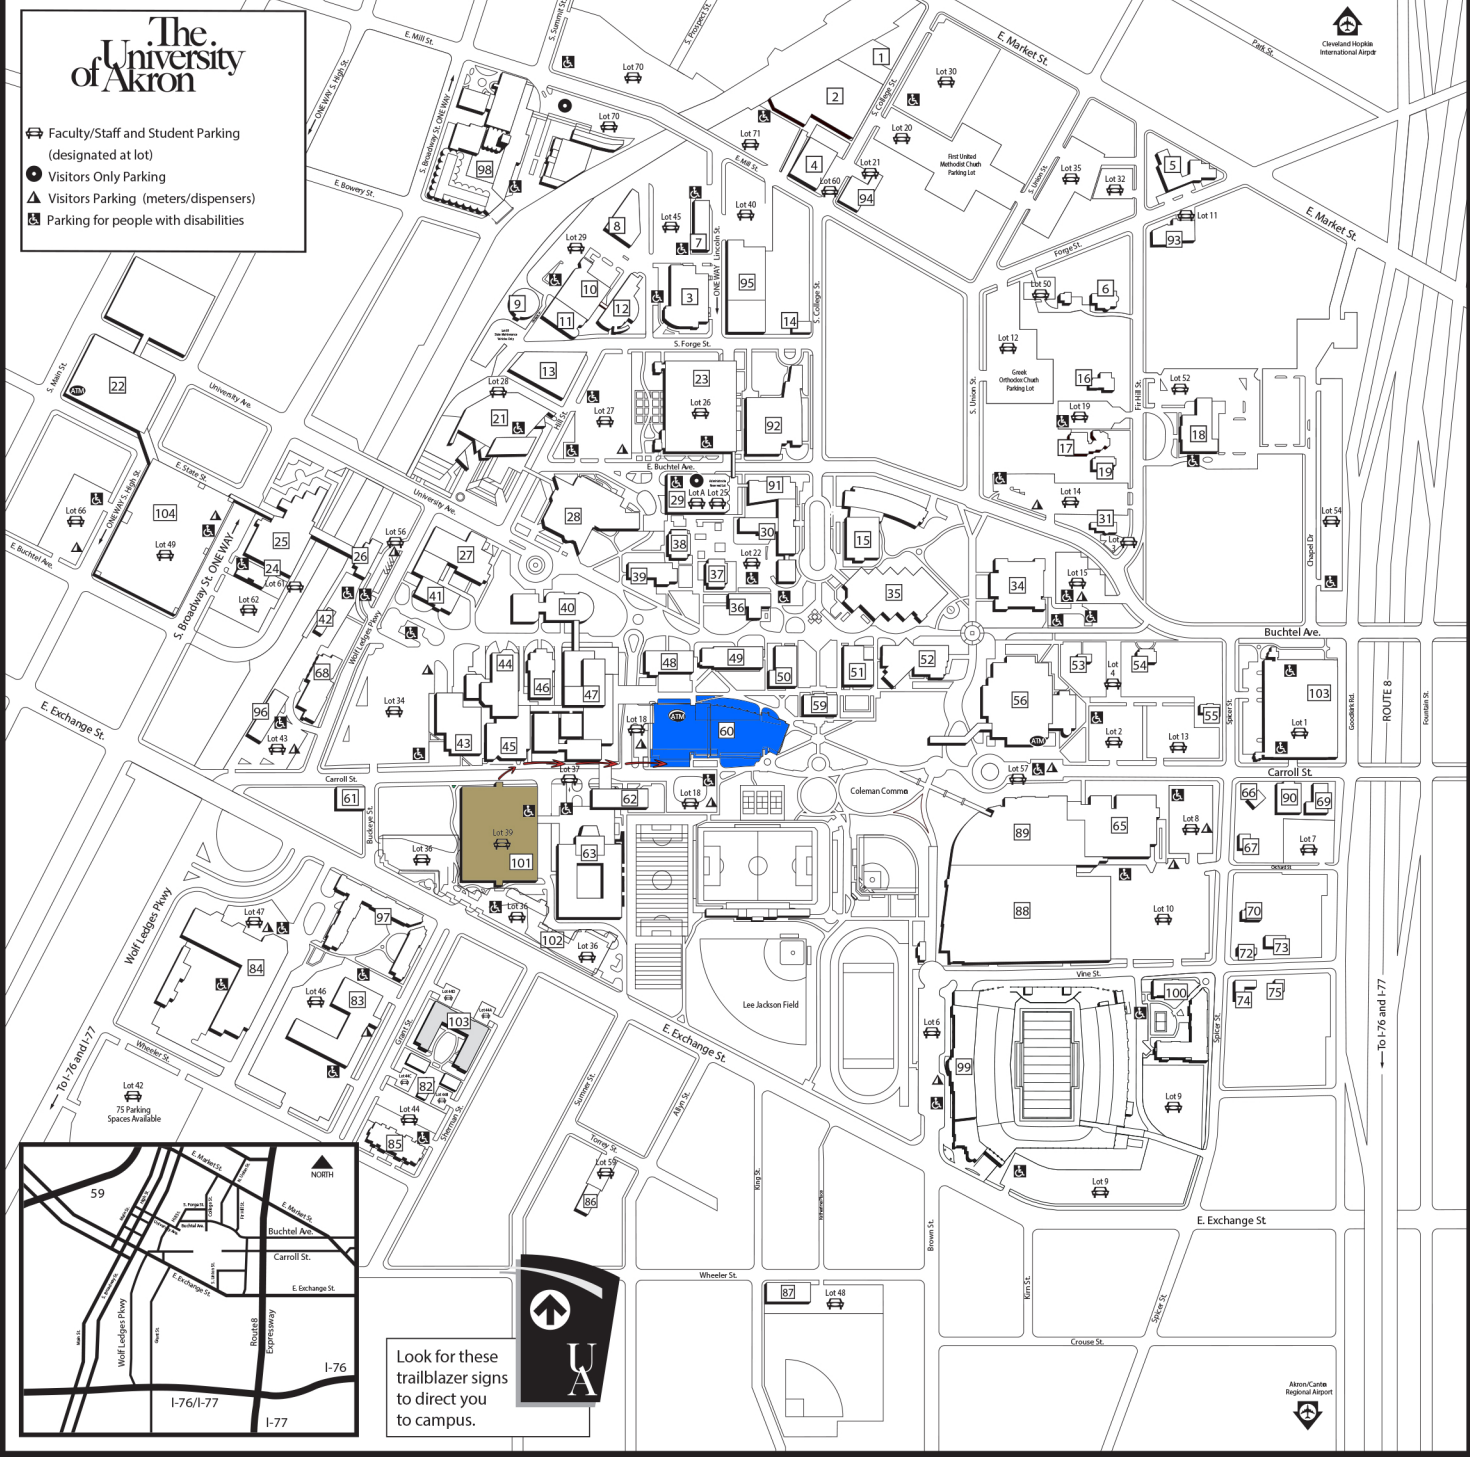

- Faculty/Staff and Student Parking (designated at lot)
- Visitors Only Parking
- Visitors Parking (meters/dispensers)
- Parking for people with disabilities

Look for these trailblazer signs to direct you to campus.

Academic, Administrative and Multipurpose Buildings

- G1 2 Administrative Services Building ASB
- G2 4 Akron Polymer Training Center APTC
- I8 88 Louis and Freda Stille Athletics Field House
- G11 87 Buchtel Field BF
- A6 47 Auburn Science and Engineering Center ASE
- F6 48 Ayer Hall AYER
- J2 5 Ballet Center BC
- H5 35 Bierce Library LIB
- G6 59 Buchtel Hall BH
- D5 26 Buckingham Building BCCE
- K7 90 464 Carroll Street Building CSBL
- C7 61 Carroll Street Substation ESUB
- I4 17 Center for Child Development CCD
- G5 15 College of Arts & Sciences Building CAS
- C5 25 College of Business Administration Building
- D6 43 Computer Center COMP
- F6 49 Crouse Hall CRH
- C6 68 Wolf Ledges Engineering Building WLEB
- E8 101 Exchange Parking Deck EXPD
- C6 42 Express Building EB
- J2 93 Fir Hill Plaza FHP
- B8 84 Folk Hall FOLK
- G3 95 178 South Forge Street (Wonder Bread) WBB

- E3 11 Forge Street Substation FSUB
- C7 96 Gas Turbine Testing Facility GTTF
- E7 45 Mary Gladwin Hall MGH
- E6 40 Goodyear Polymer Center GDYR
- A5 47 Auburn Science and Engineering Center ASE
- E5 28 Guzzetta Hall GH
- G5 91 Honors Complex HC
- I3 6 Hower House HOW
- I9 99 InfoCision Stadium/Summa Field ICS
- E6 44 Knight Chemical Laboratory KNCL
- H6 52 Kolbe Hall KO
- G6 51 Leigh Hall LH
- F2 7 100 Lincoln Street Building LINC
- J4 18 Martin University Center PMUC
- D5 27 McDowell Law Center LAW
- F3 3 National Polymer Innovation Center NPIC
- J7 65 Ocasek Natatorium ONAT
- I5 34 Olin Hall OLIN
- E3 10 Olson Research Center OLRC
- K7 103 Parking Deck East PDE
- F4 23 Parking Deck North PDN
- D8 102 Parking Deck South PDS
- E4 13 Physical Facilities Operations Center PFOC